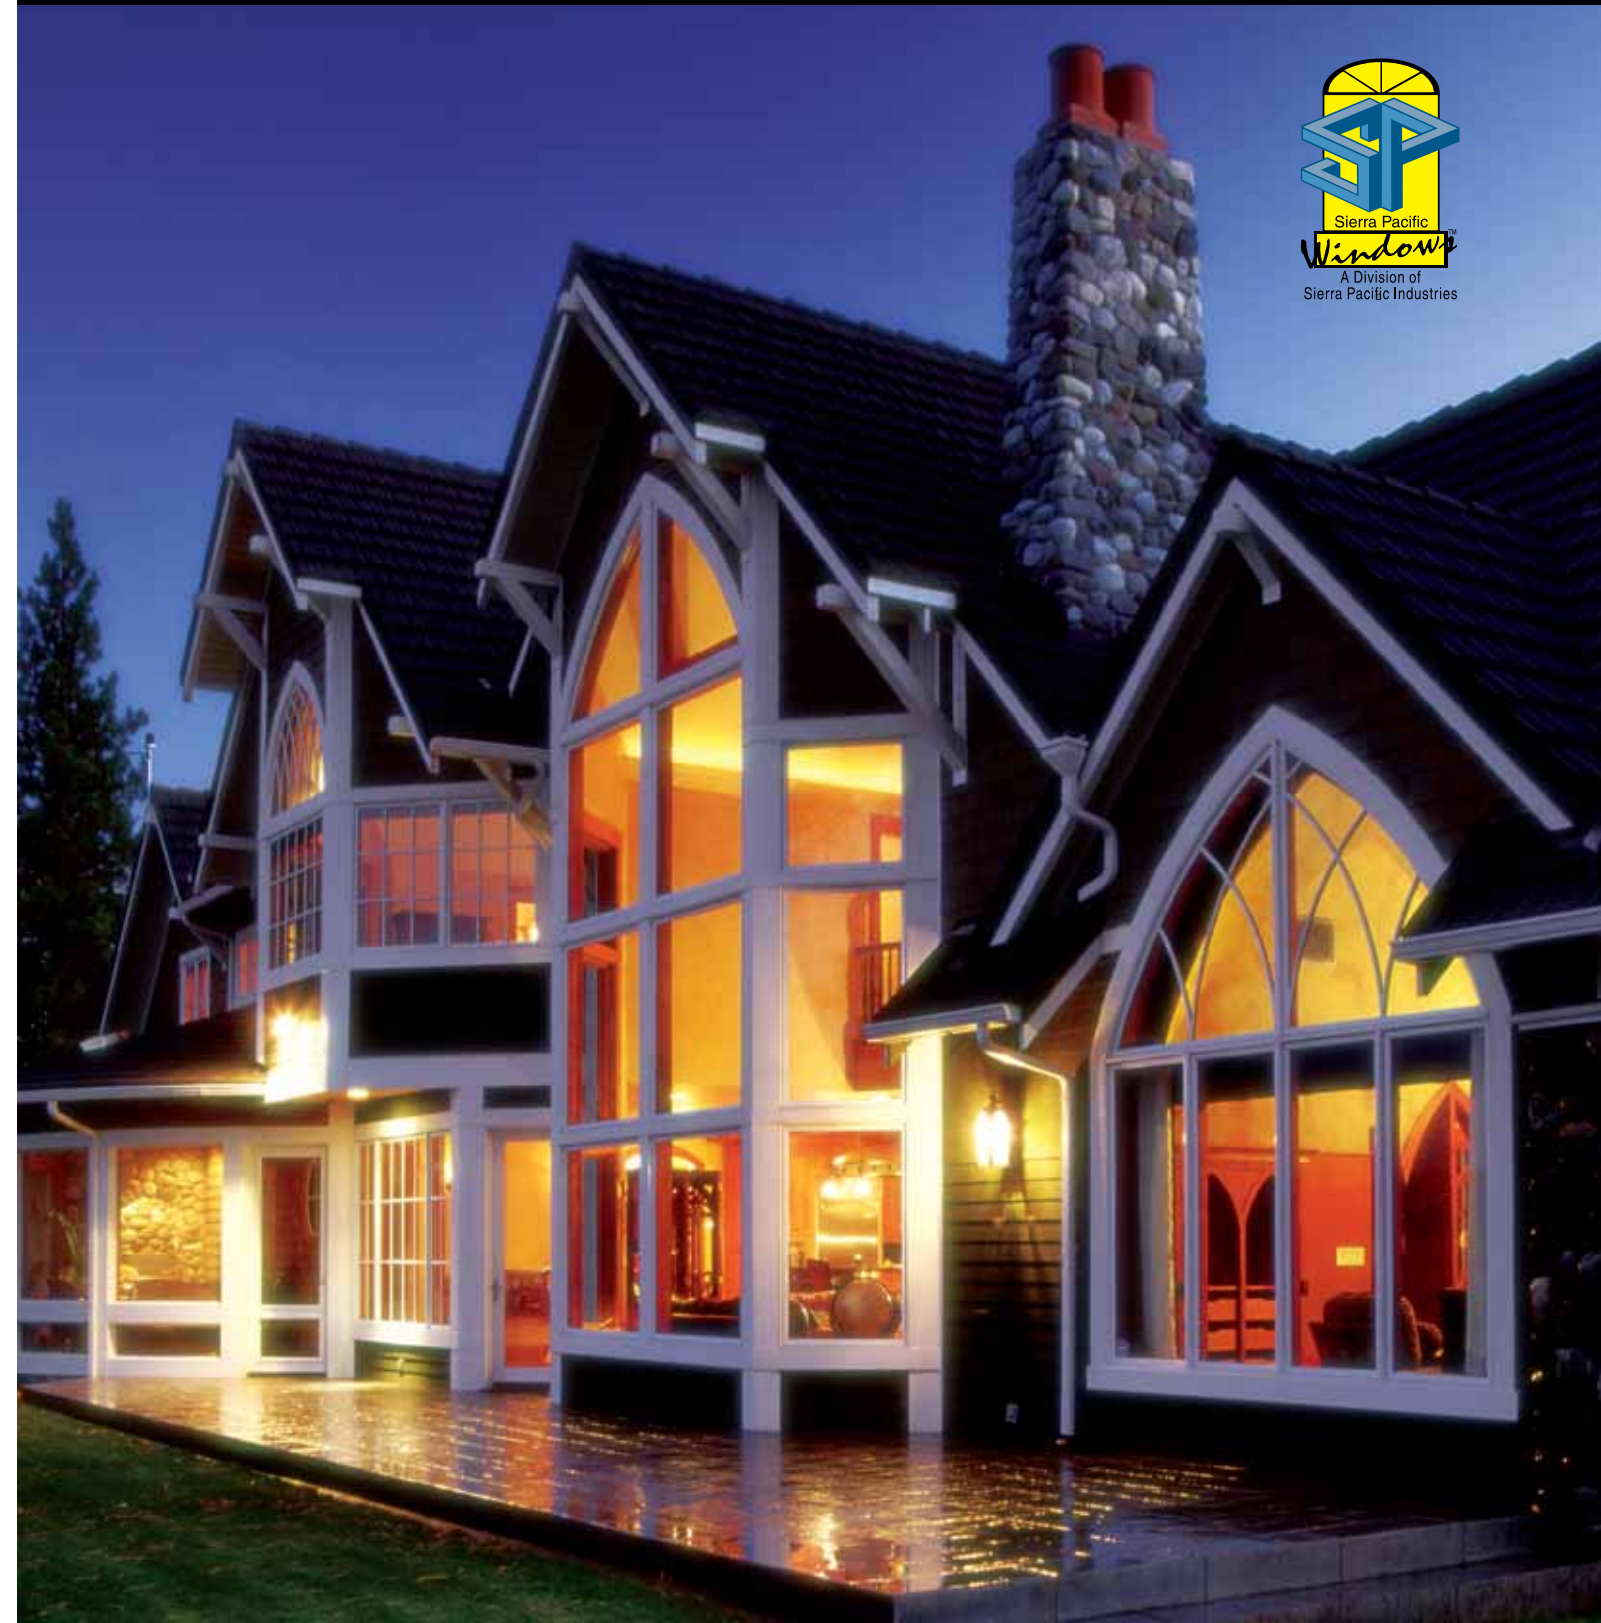

Sierra Pacific Windows

Value means you can have any size, shape or color you want...
 see how easy that was.

Sierra Pacific Windows... have you discovered us yet?

Custom... dramatic... one of a kind... these are the words you hear when clients describe the windows and doors they want in their dream home. Sierra Pacific Windows specializes in producing state-of-the-art windows and doors to suit every individual taste and style. Begin by combining any number of casement, awning, double hung, slider, bow and bay or specialty shapes. Add a customized sliding or swinging door. Choose either a gorgeous Ponderosa Pine or Douglas Fir interior, coupled with any of our three standard simulite bar widths in two simulite profiles (Contemporary and Colonial) and you're well on your way to a truly one-of-a-kind design. Unique lite configurations and custom design flexibility add up to windows and doors that your clients will treasure. Energy efficient, flexible and beautiful with superb quality... let us help you make your next project the best you've ever built.