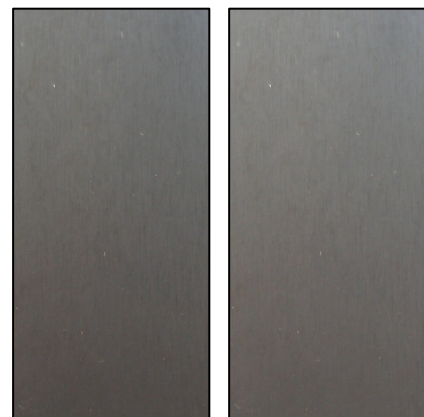

For those interested in consistency and longevity of color, HOPPE also offers Rustic Umber and Matte Black finishes on handles, backplates, hinges, and strikes. Visit www.us.HOPPE.com for further details on all of our hardware solutions.